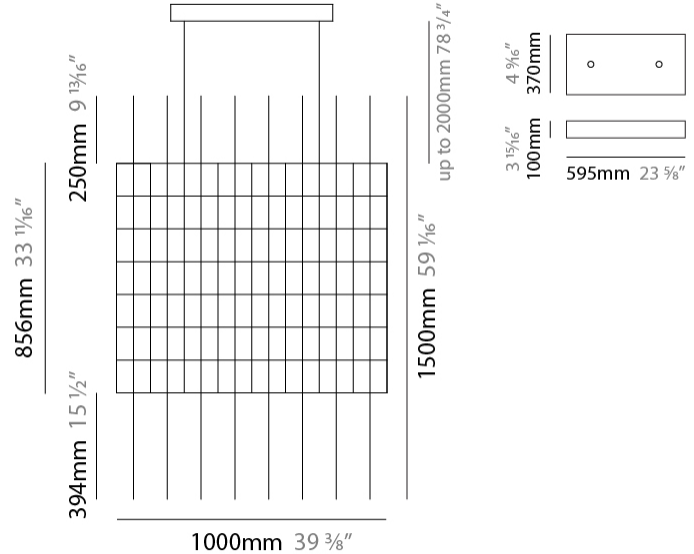

GENERAL

Series: Cosmos Square
 Brand: Quasar
 Division: Design
 Mounting Type: Suspension
 Mounting Location: Ceiling
 Subcategory: Ambient

PHYSICAL

Shape: Square
 Length (mm): 1000
 Length (in): 39 ³/₈"
 Width (mm): 1000
 Width (in): 39 ³/₈"
 Height (mm): 850
 Height (in): 33 ⁷/₁₆"
 Max. Overall Height (mm): 2850
 Max. Overall Height (in): 112 ³/₁₆"
 Light Distribution: Omnidirectional
 Weight (kg): 24
 Weight (lbs): 52.91
[Fixture Finish: NIC / BRA / BBR](#)
 Fixture Material: Metal
 Cable Details: 2000mm Cable
 Upon Request: Custom Sizes Optional Dowlight upon request

LED

Number of LEDs: 548
[Color Temperature \(°K\): 2400 / 2800](#)
 Max. Delivered Lumen (lm): 16440 (2800K)
 CRI: >90 CRI
 Lamp Life (hrs): 50000

OPTICAL

RATINGS AND CERTIFICATIONS

Certified By: Certified for North American Standards
 IP rating: IP20