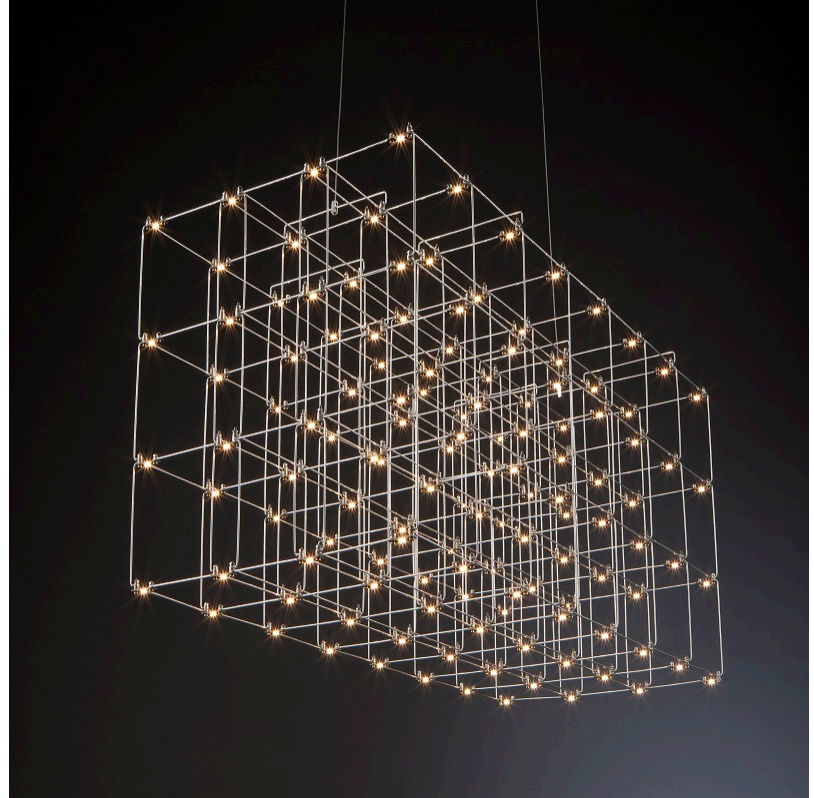

COSMOS SQUARE SUSPENSION

D101944-

base number   LED   Color   Finish
Dimming   Temperature   Options

1. To build a product code in our configurator select the specify button on the base model # product page
2. To build a manual product code on this datasheet choose from the options listed below in blue font and add the suffix to the base model #

GENERAL

Series: Cosmos Square
Brand: Quasar
Division: Design
Mounting Type: Suspension
Mounting Location: Ceiling
Subcategory: Ambient

PHYSICAL

Shape: Square
Length (mm): 1000
Length (in): 39 ³/₈"
Width (mm): 1000
Width (in): 39 ³/₈"
Height (mm): 850
Height (in): 33 ⁷/₁₆"
Max. Overall Height (mm): 2850
Max. Overall Height (in): 112 ³/₁₆"
Light Distribution: Omnidirectional
Weight (kg): 24
Weight (lbs): 52.91
[Fixture Finish: NIC / BRA / BBR](#)
Fixture Material: Metal
Cable Details: 2000mm Cable
Upon Request: Custom Sizes Optional Dowlight upon request

ELECTRICAL

Lamp Type: LED
Input Wattage (W): 328.8
[Dimming: 0-10V Dimming / Phase Dimming (120Vac Only)](#)
Driver Included: Yes
Driver Location: Integrated
Driver Type: Constant Voltage - Universal
Driver Class: Class 2
Input Voltage (V): 120 - 277
Output Voltage (V): 12

LED

Number of LEDs: 548
[Color Temperature (°K): 2400 / 2800](#)
Max. Delivered Lumen (lm): 16440 (2800K)
CRI: >90 CRI
Lamp Life (hrs): 50000

OPTICAL

RATINGS AND CERTIFICATIONS

Certified By: Certified for North American Standards
IP rating: IP20