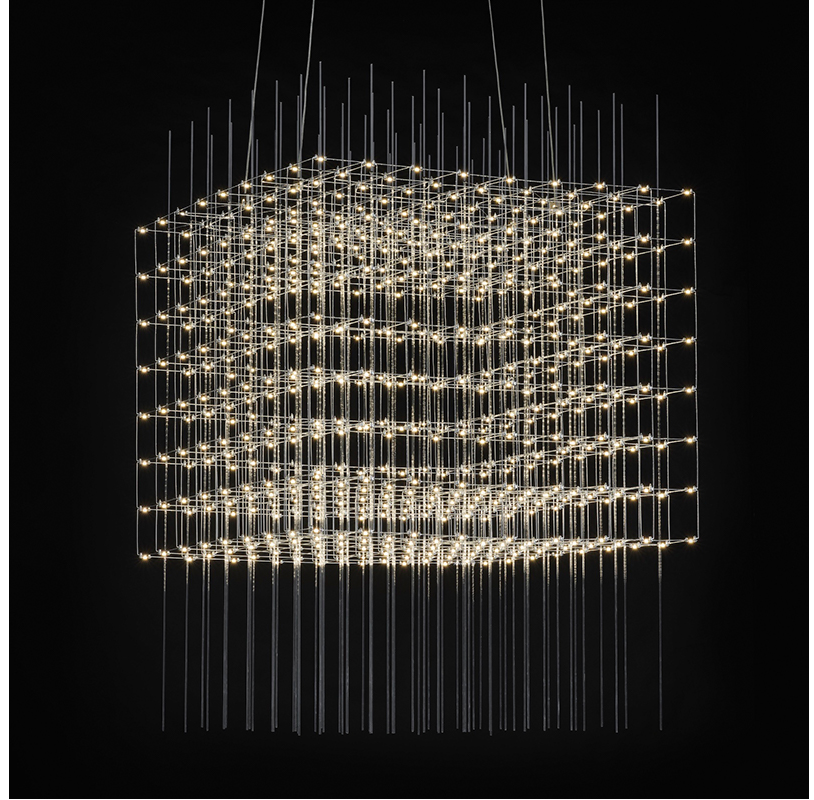

COSMOS SQUARE SUSPENSION

D101743-

base number LED Color Finish
 Dimming Temperature Options

- To build a product code in our configurator select the specify button on the base model # product page
- To build a manual product code on this datasheet choose from the options listed below in blue font and add the suffix to the base model #

GENERAL

Series: Cosmos Square
 Brand: Quasar
 Division: Design
 Mounting Type: Suspension
 Mounting Location: Ceiling
 Subcategory: Ambient

PHYSICAL

Shape: Square
 Length (mm): 1000
 Length (in): 39 ³/₈"
 Width (mm): 1000
 Width (in): 39 ³/₈"
 Height (mm): 850
 Height (in): 33 ⁷/₁₆"
 Max. Overall Height (mm): 2850
 Max. Overall Height (in): 112 ³/₁₆"
 Light Distribution: Omnidirectional
 Weight (kg): 24
 Weight (lbs): 52.91
[Fixture Finish: NIC / BRA / BBR](#)
 Fixture Material: Metal
 Cable Details: 2000mm Cable
 Upon Request: Custom Sizes Optional Dowlight upon request

COSMOS SQUARE SUSPENSION

D101743-

PROJECT

TYPE

SPECIFIER

QUANTITY

DATE

D